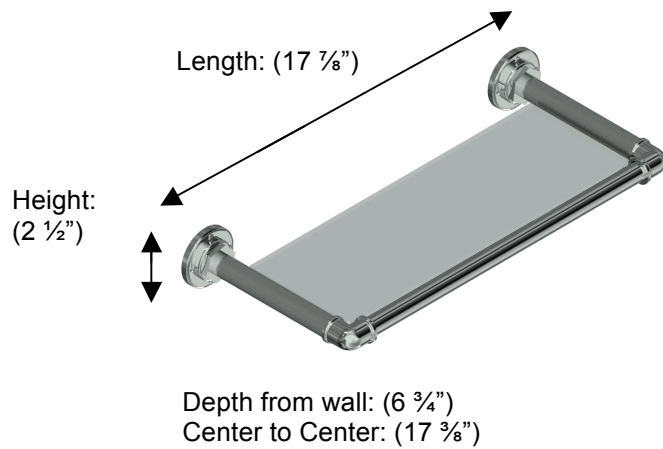

## PI225 Glass Shelf

**Description:**  
Glass Shelf

**Finishes:**

-  CR – Chrome
-  PV – Polished Brass
-  UB – Unlacquered Brass

**Material:**

Brass  
Clear glass

**Backplate:** (2 1/2")

**Method of Attachment:**

Direct to wall

**Country of Origin:**

Portugal

All Dimensions are approximate